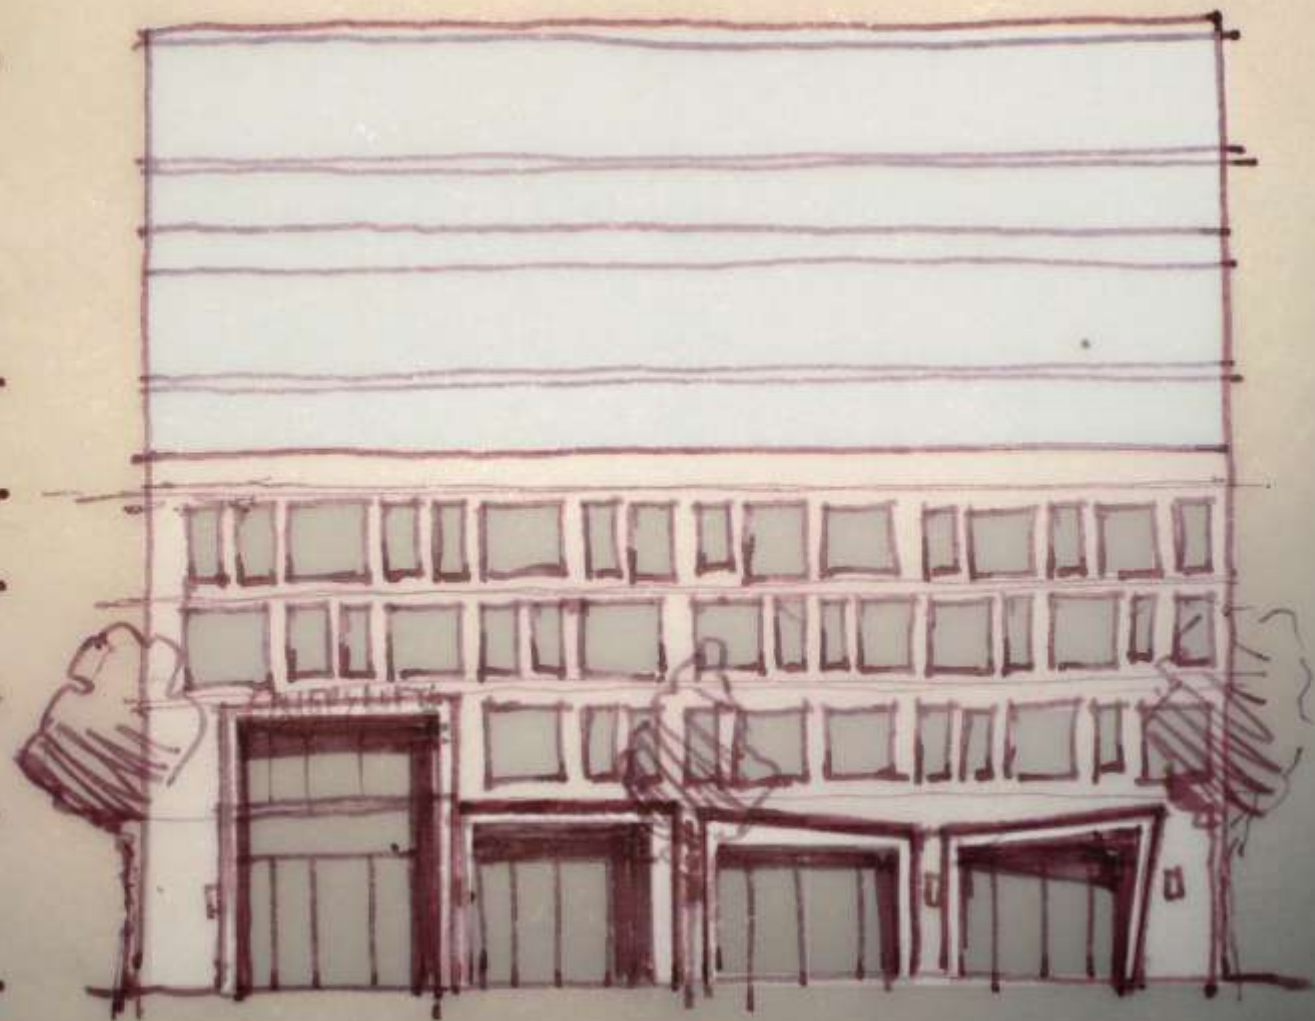

## **1155 Queen Street West - Gallery Lofts**

Collaborative Design Exercise

Baywood Homes

Page+Steele Architects

City of Toronto

Active 18 Association

1

1155 QUEEN W. - FACADE

NYS. G. PASWAN 6/22/08

"MOSAIC OF FRAMES"

FRAMES

1 | 1155 QUEEN W. • FACADE  
NYS. G. POWELL 6/22/08

"MOSAIC OF FRAMES"

© IVAR HAGENDOORN

Haarlemmerbuurt, Amsterdam; Felix Claus + Dees Daan

Joseph Steger Student Life Centre, Mews Study, Cincinnati