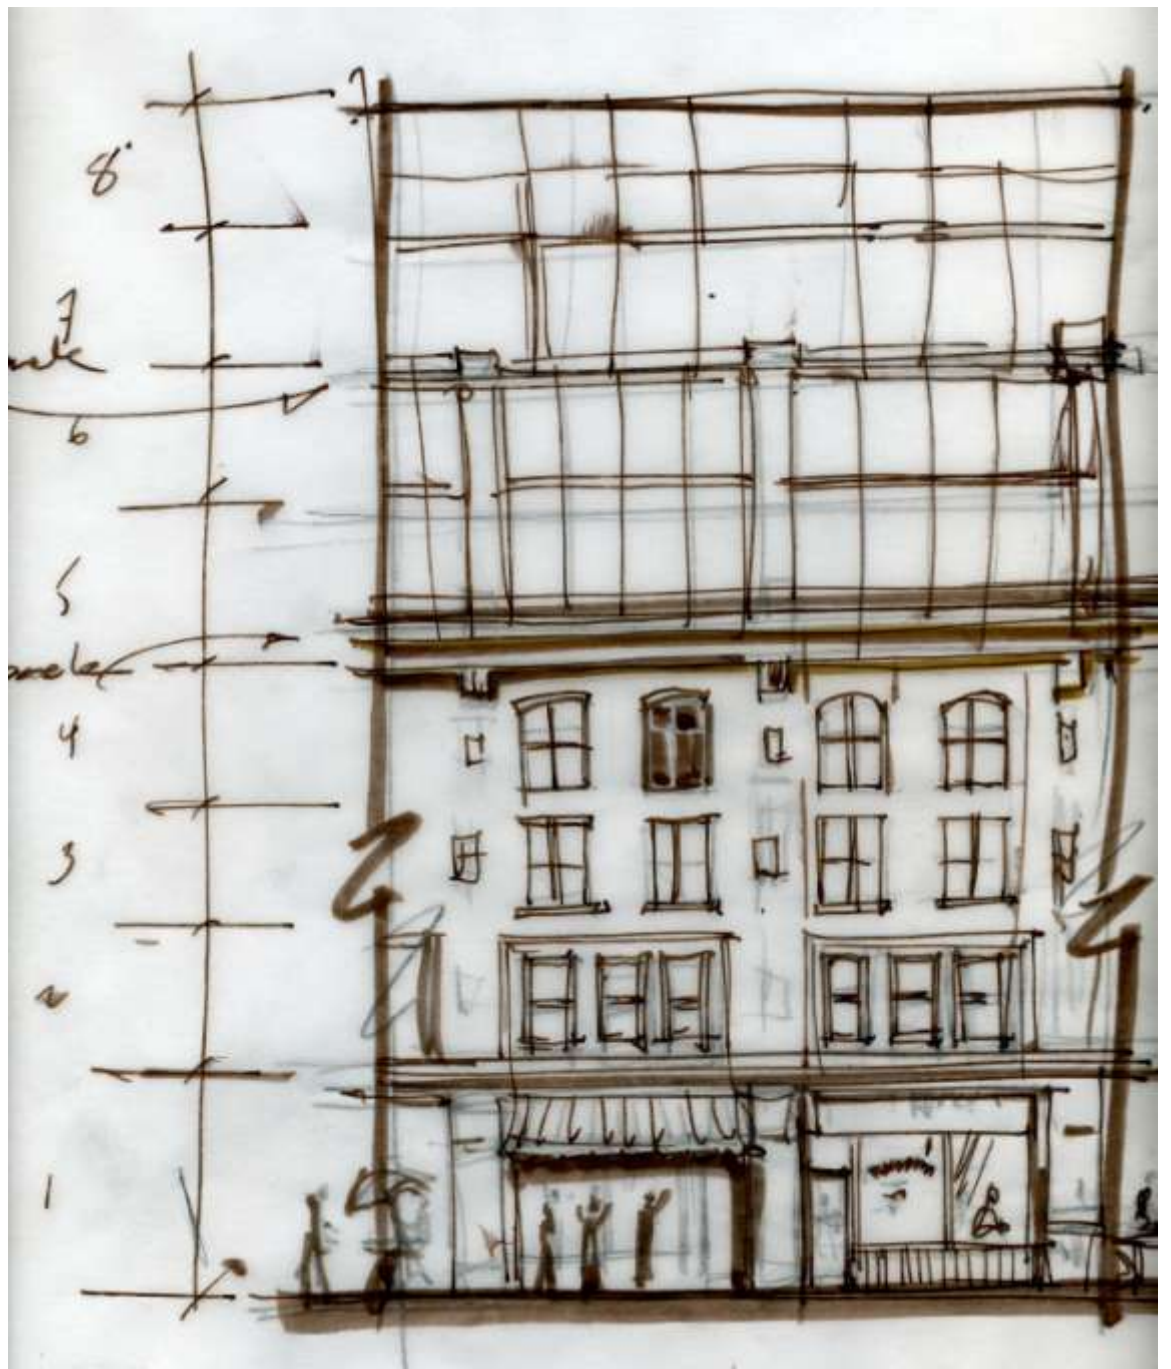

## **1155 Queen Street West - Gallery Lofts**

Collaborative Design Exercise

Baywood Homes

Page+Steele Architects

City of Toronto

Active 18 Association

1

1155 QUEEN W. - FACADE

NYS. G. PASWAN 6/22/08

"MOSAIC OF FRAMES"

FRAMES

1 | 1155 QUEEN W. • FACADE  
NYS. G. POWELL 6/22/08

"MOSAIC OF FRAMES"

© IVAR HAGENDOORN

Haarlemmerbuurt, Amsterdam; Felix Claus + Dees Daan

Joseph Steger Student Life Centre, Mews Study, Cincinnati